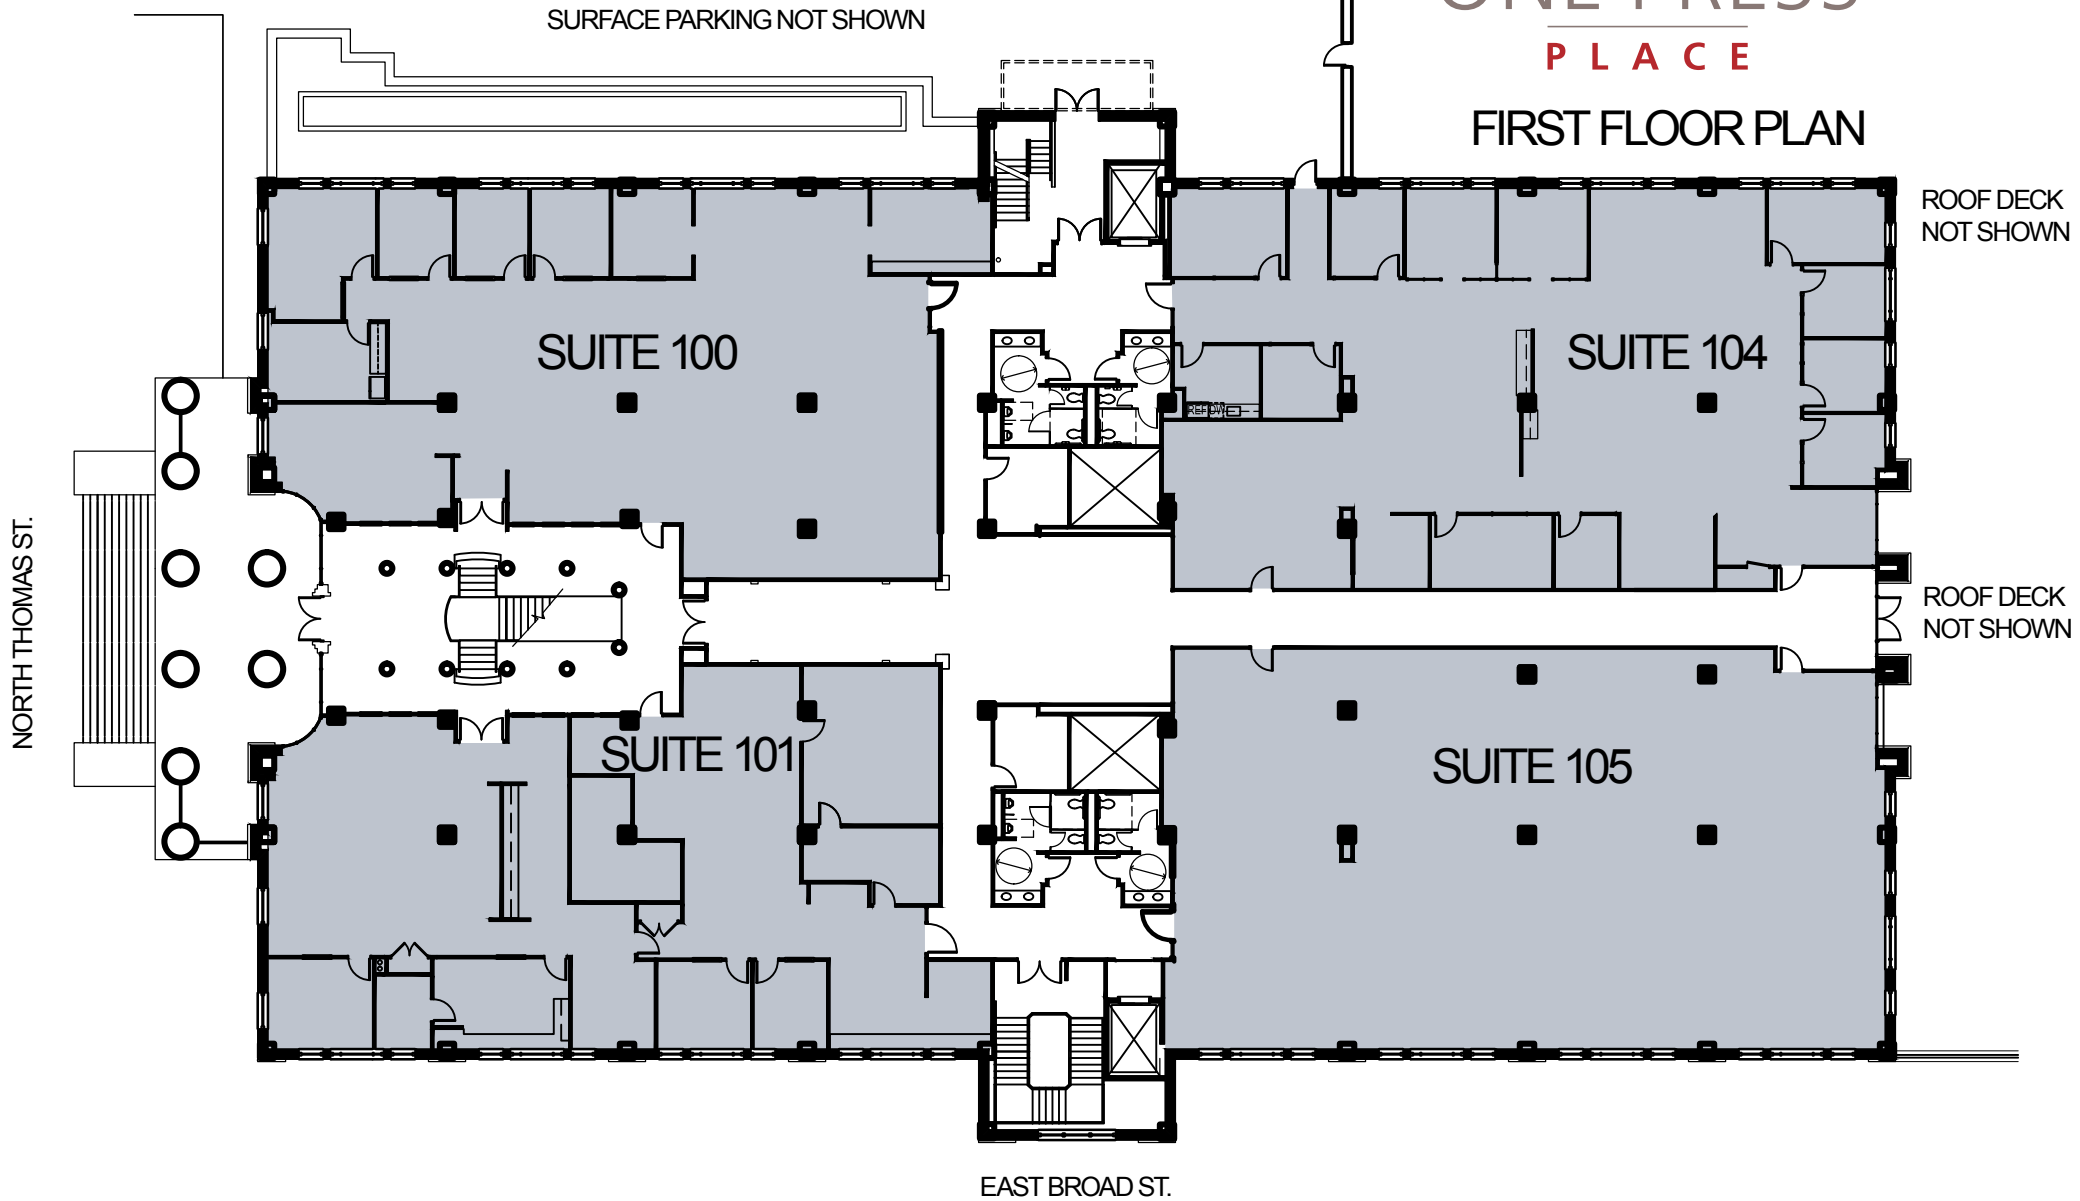

ONE PRESS PLACE

FIRST FLOOR PLAN

SUITE	USABLE AREA	RENTABLE AREA
100	4,697 SQ FT	6,369 SQ FT
101	4,651 SQ FT	6,307 SQ FT

SUITE	USABLE AREA	RENTABLE AREA
104	5,518 SQ FT	7,483 SQ FT
105	5,537 SQ FT	7,509 SQ FT